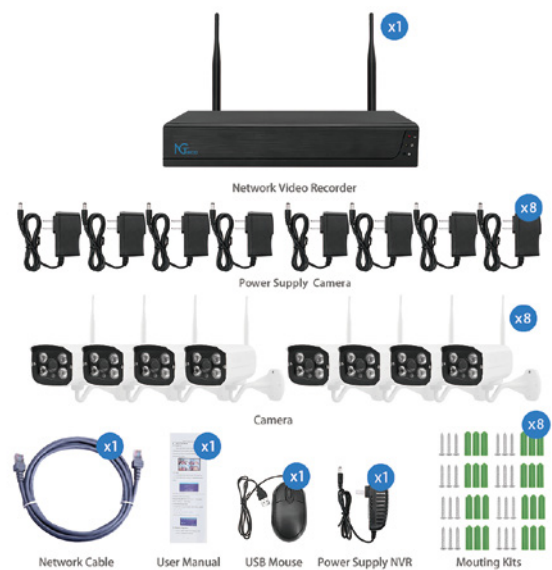

Package Details

NGTECO CO., LIMITED

www.ngteco.com

service.ng@ngteco.com

V1.0 2021.03.11

Copyright © 2021 NGTECO CO., LIMITED. All rights reserved.