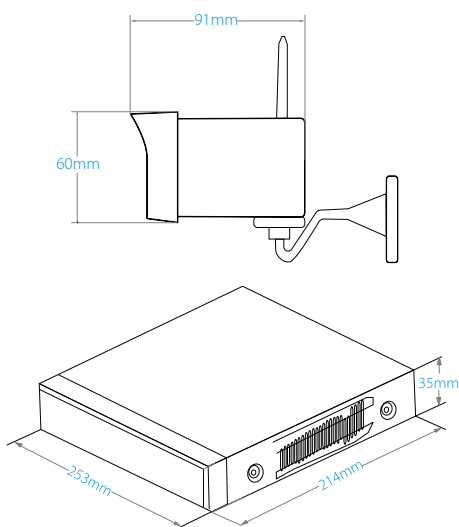

Wireless NVR

Description	8-Channel Wireless 1080p Human Detection NVR
Operating System	Embedded Linux
Video Compression	H.265+
Video Input	8*1080p
Recording Mode	Motion Detection / Human Detection / Timing
Local Playback	4-channel playback simultaneously
Backup Mode	USB Pen drive/Cloud
Network Control Protocol	TCP/IP, HTTP, NTP, DHCP, UDP, ARP, DDNS, DNS, P2P
Wireless Frequency	2.4GHz
Antenna Structure	2 × 2MIMO
Wireless Distance	Transmission distance up to 120 meters in open area (up to 30 meters if there are obstacles)
Video Output	1*HDMI, 1*VGA
Motion Detection	Support
Human Detection	Support
Mobile APP	NGTeco Home (by Android / iOS)
Network Interface	1*RJ45 10M/100Mbps Adaptive Ethernet port
Hard Disk	1 SATA (Up to 6TB)
Power Supply	DC 12V/2A
Power Consumption	5W (Without HDD)
Work Environment	Temperature: -10°C ~ 55°C, Humidity: 10% ~ 90%RH
Dimensions(L*W*H)	253 * 214 * 35 (mm)

Dimensions (mm)