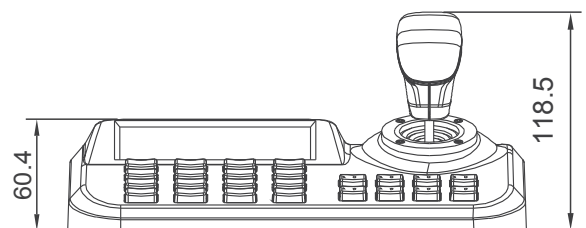

Technical Parameters

Model	Network Keyboard
ONVIF	Onvif Profile S
Communication	TCP/IP
Interface	1xRJ45, 1xDC12V Power, 1xHDMI, 1xUSB
Baud Rate	9600bps
Joystick	3D
Control Camera Quantity	Unlimited
OSD Menu	English
Built-in Screen Size	5" LED
Matrix Switch	By camera No. or mouse
Working Temperature	-20 C ~ +55 C
Working Humidity	≤90% Non Condensing
Dimensions	260mm*160mm*60.4mm
Power Supply	DC12V/2A