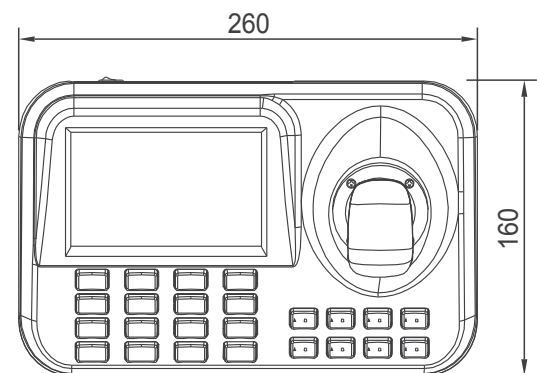

KB200

PTZ Network Keyboard

- Plug and Play, DHCP supported
- 3D joystick controller, support setting Preset, Tour, P/T/Z etc.
- Built-in with HD colorful 5 inch screen display
- Rich interface, like RJ45, USB, HDMI output etc.
- ONVIF Profile S Compatible

Technical Parameters

Model	Network Keyboard
ONVIF	Onvif Profile S
Communication	TCP/IP
Interface	1xRJ45, 1xDC12V Power, 1xHDMI, 1xUSB
Baud Rate	9600bps
Joystick	3D
Control Camera Quantity	Unlimited
OSD Menu	English
Built-in Screen Size	5" LED
Matrix Switch	By camera No. or mouse
Working Temperature	-20 C ~ +55 C
Working Humidity	≤90% Non Condensing
Dimensions	260mm*160mm*60.4mm
Power Supply	DC12V/2A